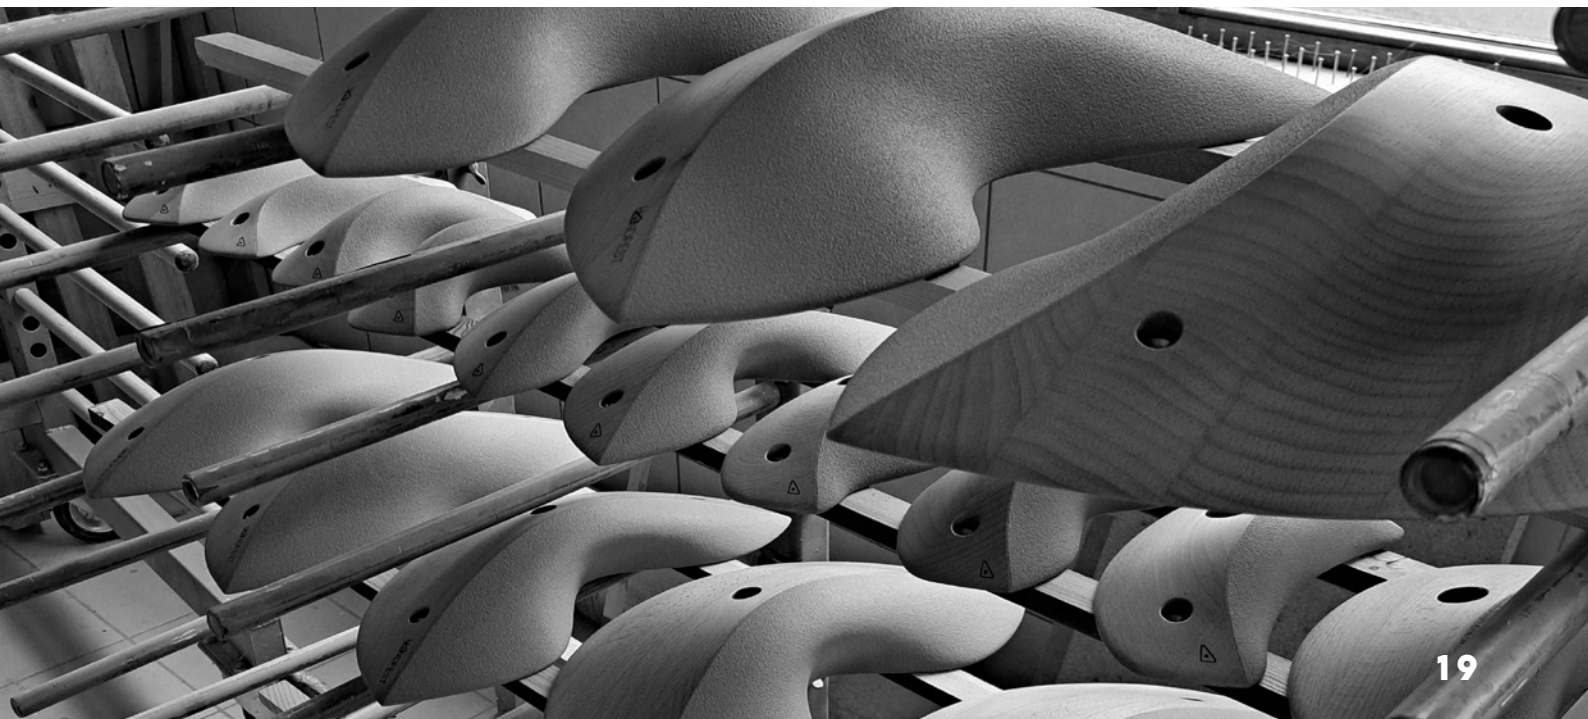

TIDES CRIMPS 02

Dimension	17 x 8cm
Hold size	M
Number of holds	5
Any RAL colour possible