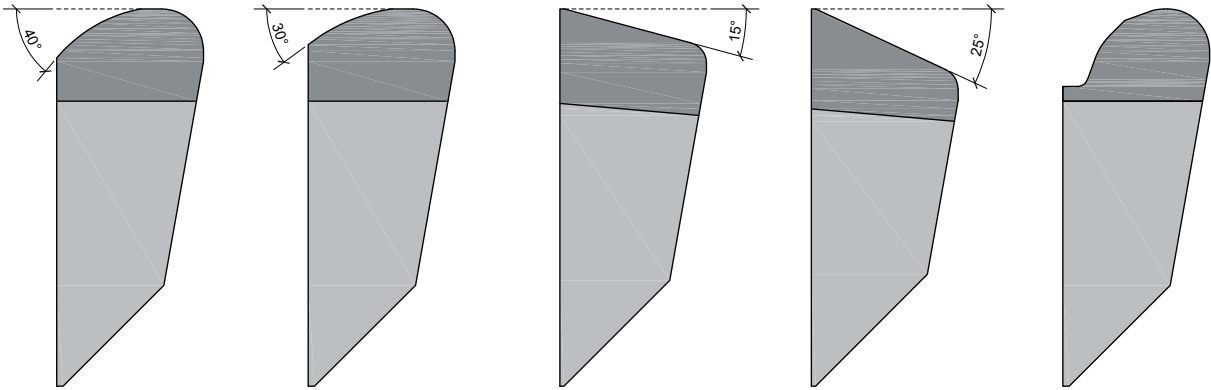

### **LEAVES**

- 36 holds in total
- Grip angles vary from incut to sloper in 9 levels
- Symmetrical set design
- Size of the holds decreases from Leaves 01 to Leaves 04

### **LEAVES - LONG** (specify the desired grip angle when ordering)

Set- Name	Amount of holds	Net price
Leaves Long 01	1	120 €
Leaves Long 02	1	90 €
Leaves Long 03	2	100 €
Leaves Long 04	4	80 €

### **LEAVES - FULL SET** (all holds included)

Set- Name	Amount of holds	Net price
Leaves Set (Incut)	32	1300€
Leaves Set (Sloper)	24	960 €

(10% discount are included)

**LEAVES - SHORT** (specify the desired grip angle when ordering)

Leaves Short  
Grip angle 1

Leaves Short  
Grip angle 2

Leaves Short  
Grip angle 3

Leaves Short  
Grip angle 4

Leaves Short  
Grip angle 5  
only for 01 und 02

**LEAVES - LONG** (specify the desired grip angle when ordering)