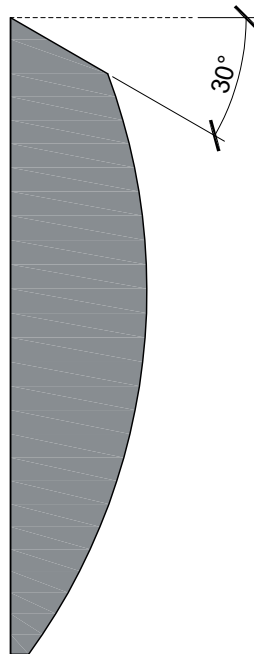

#### **CHIPS - FULL SET** (all holds included)

Set- Name	Amount of holds	Net price
Chips Set	8	87 €

(10% discount are included)

Chips 01 - 0°

Chips 01 - 20°

Chips 01 - 30°

Chips 01 - 45°

Chips 02 - 0°

Chips 02 - 20°

Chips 02 - 30°

Chips 02 - 45°

Chips - 0°

Chips - 20°

Chips - 30°

Chips - 45°