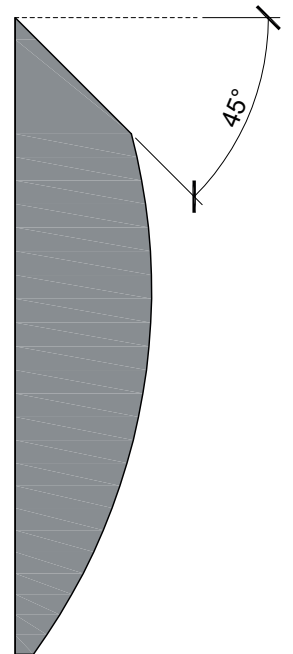

#### **CHIPS - FULL SET** (all holds included)

Set- Name	Amount of holds	Net price
Chips Set	8	87 €

(10% discount are included)

Chips 01 - 0°

Chips 01 - 20°

Chips 01 - 30°

Chips 01 - 45°

Chips 02 - 0°

Chips 02 - 20°

Chips 02 - 30°

Chips 02 - 45°

Chips - 0°

Chips - 20°

Chips - 30°

Chips - 45°